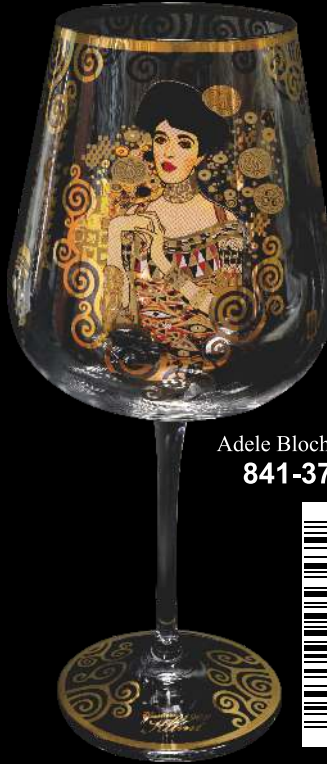

THE MOST PROMINENT CREATOR OF SECESSION,
LEADING REPRESENTATIVE OF FIN DE SIÈCLE.

Gustav Klimt born July 14, 1862, Vienna, Austria—died February 6, 1918, Vienna. Austrian painter, founder of the school of painting known as the Vienna Sezession. Symbolist painter and one of the most prominent members of the Vienna Art Nouveau (Vienna Sezession) movement. His major works include paintings, murals, sketches and other art objects, many of which are on display in the Vienna Sezession gallery. Klimt's primary subject was the female body and his works are marked by a frank eroticism.

Wine glasses

Wine glass 640ml / Tube ϕ 12cm, h26,5cm

The Kiss
841-3501

Adele Bloch-Bauer
841-3505

Wine glass 450ml, h21,8cm / Tube ϕ 12cm, h24cm

The Kiss
841-3601

Adele Bloch-Bauer
841-3605

Wine glass 450ml, h24cm / Tube ϕ 12cm, h25cm

The Kiss
841-3401

Adele Bloch-Bauer
841-3405

GUSTAV KLIMT

Wine glass 540ml / Tube ϕ 12cm, h26,5cm

The Kiss
841-3701

Adele Bloch-Bauer
841-3705

Medicine
841-3703

Champagne glass 200ml / Tube ϕ 8,5cm, h28,5cm